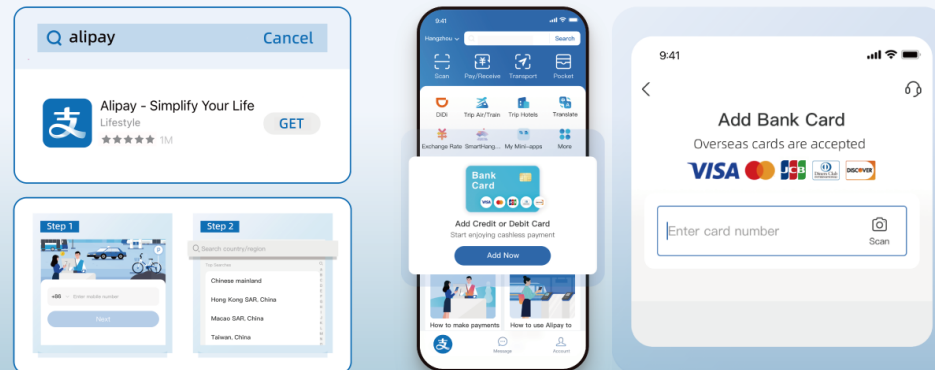

Easy Pay with Weixin Pay

有朋自远方来 欢迎使用微信支付

SCAN FOR THE
USER GUIDE

Weixin Pay quick set-up
快速开通微信支付

Scan to pay your taxi fee
扫码支付车费

Scan to download
扫码下载

If you have any other questions,
please feel free to contact us.
Weixin Pay Customer Service:
95017 (Chinese Mainland)
+86 571 95017 (Regions outside of Chinese Mainland)

如需咨询，可联系
微信支付客服专线：
95017（大陆地区）
+86 571 95017（海外及港澳台地区）

Prepare your international card
准备好你的国际银行卡

Pay smart with Alipay or your home e-wallets. Scan and Pay! 可用您的支付宝或其他Alipay+电子钱包支付,扫一扫,轻松付!

Simply pay with your home e-wallets when you see 支 | Alipay+

当您见到 支 | Alipay+ 时, 可使用该电子钱包进行支付

OR
或

Get started with Alipay in 2 steps 两步用上支付宝

1. Download and register
下载并注册

2. Add bank card
绑定银行卡

Scan and pay

扫描收款码

- Scan payment code with Alipay+ partner e-wallets
使用 Alipay+ 合作的电子钱包扫描收款码
- Enter the payment amount and confirm to pay
输入付款金额并确认付款
- Complete payment
支付完成